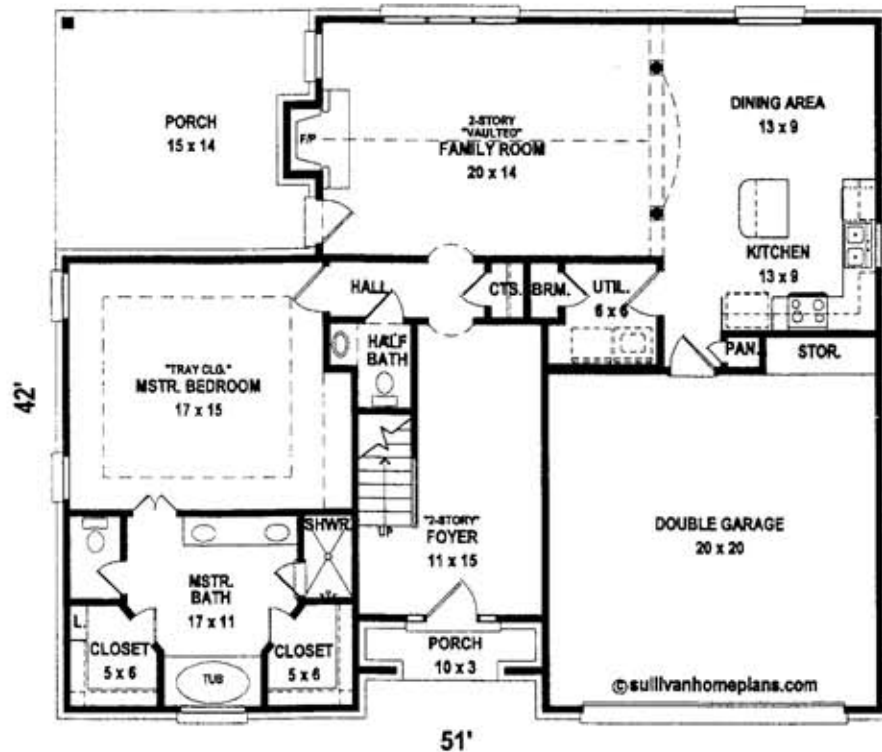

LENOX
HOMES

BARTLETT VALLEY

The Grandview

2191 Heated Square Feet • 2886 Total Square Feet

Upstairs Floor Plan

Downstairs Floor Plan

The Grandview