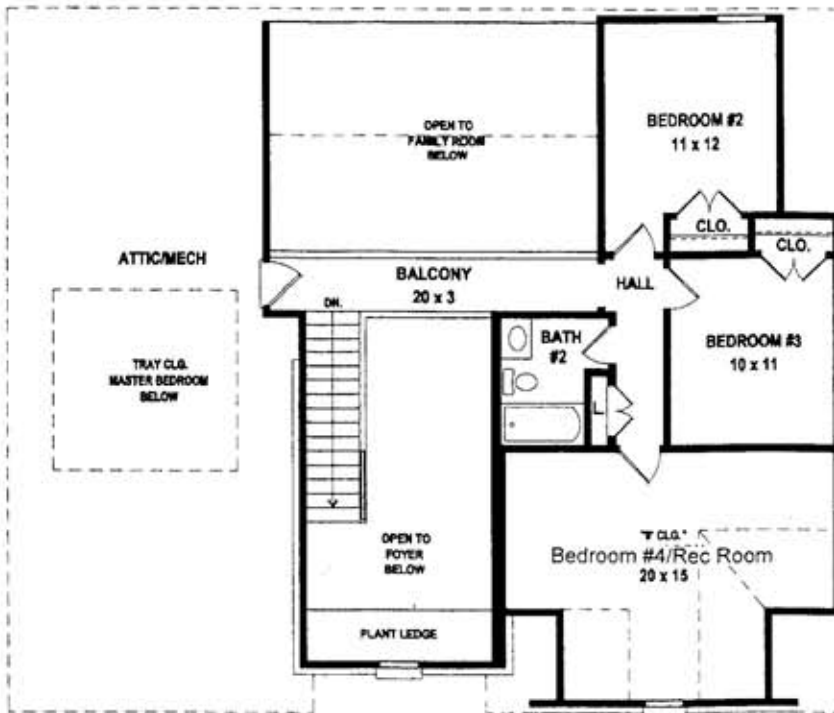

LENOX
HOMES

BARTLETT VALLEY

The Grandview

2191 Heated Square Feet • 2886 Total Square Feet

Upstairs Floor Plan

Downstairs Floor Plan

The Grandview