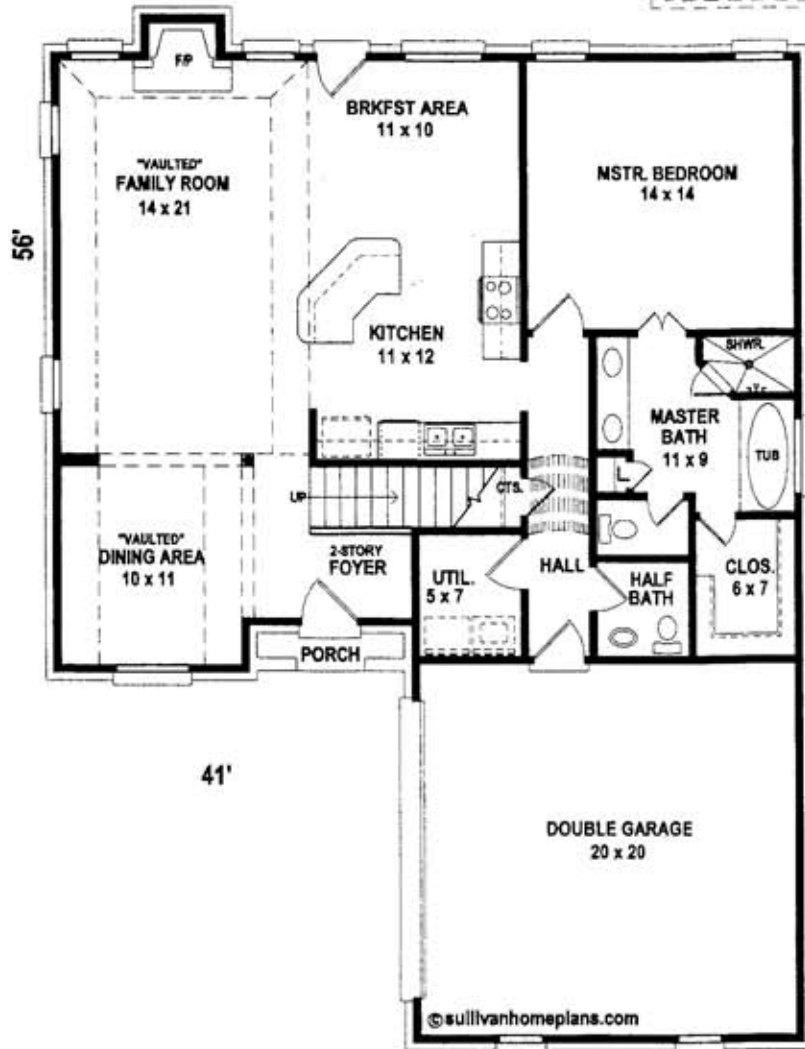

BARTLETT VALLEY

The Goldsberry

2091 Heated Square Feet • 2559 Total Square Feet

Upstairs Floor Plan

Downstairs Floor Plan

The Goldsberry