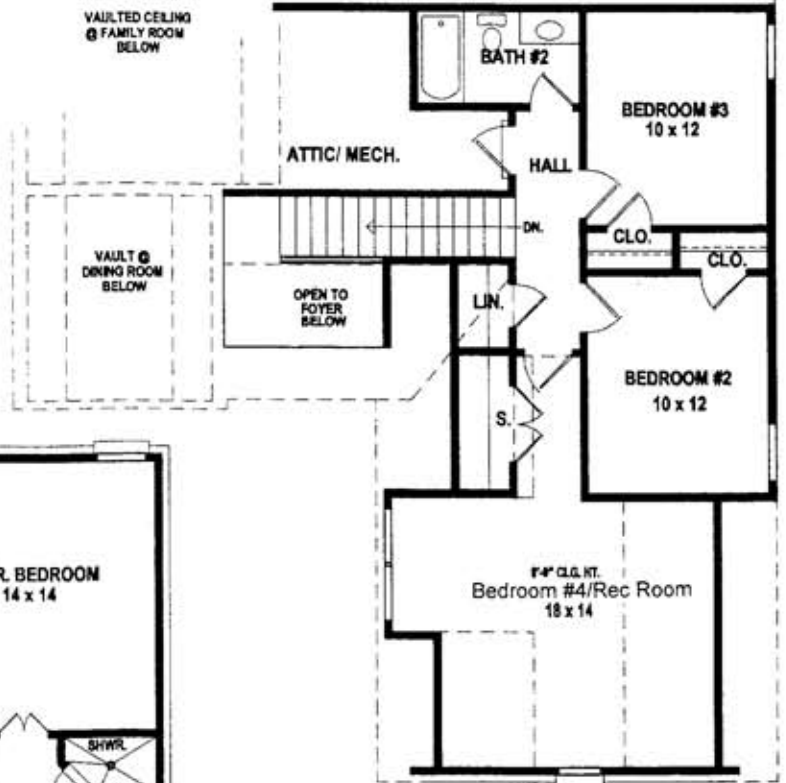

BARTLETT VALLEY

The Goldsberry

2091 Heated Square Feet • 2559 Total Square Feet

Upstairs Floor Plan

Downstairs Floor Plan

The Goldsberry