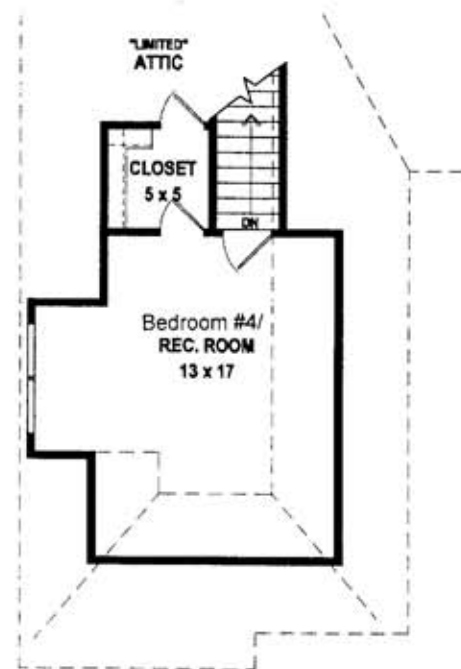

BARTLETT VALLEY

The Glendale

2104 Heated Square Feet • 2579 Total Square Feet

Downstairs Floor Plan

Upstairs Floor Plan

The Glendale