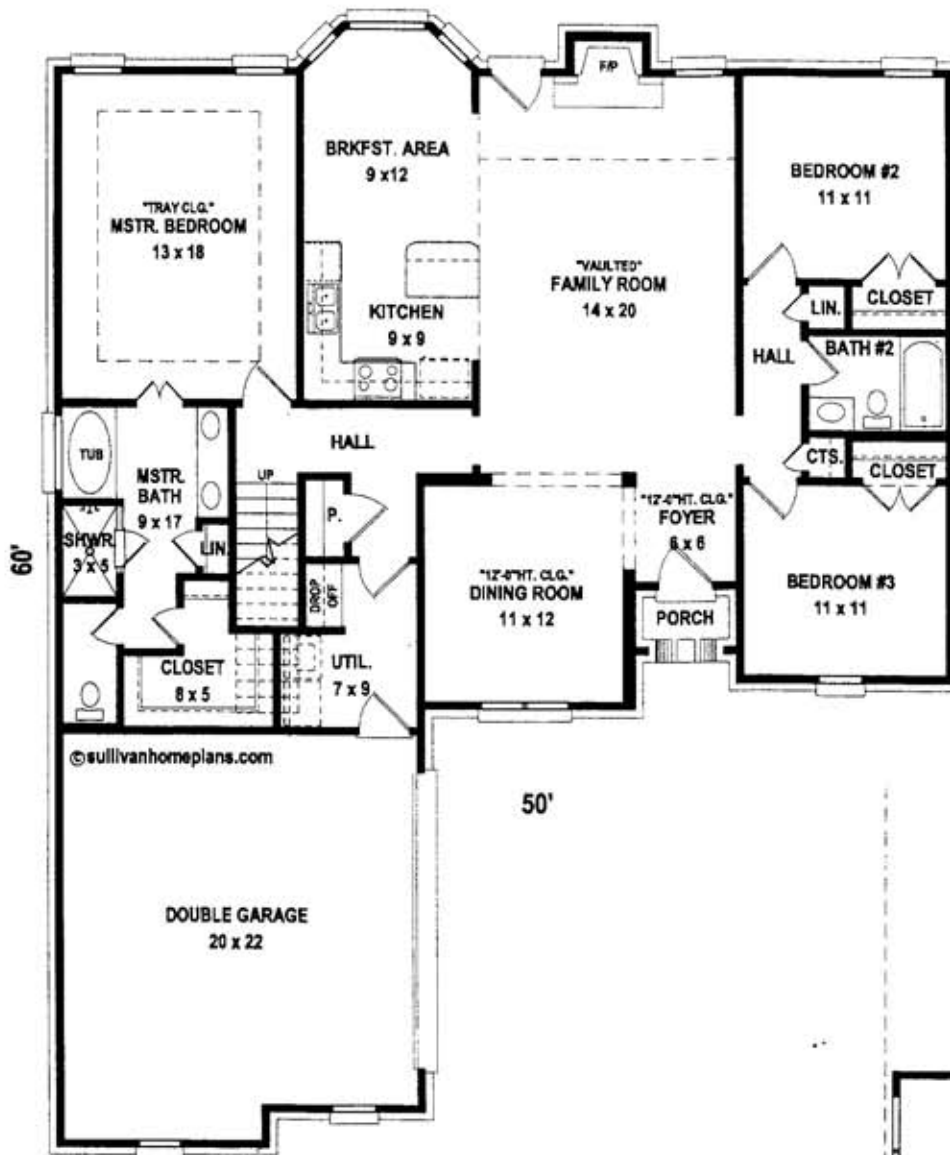

BARTLETT VALLEY

The Glendale

2104 Heated Square Feet • 2579 Total Square Feet

Downstairs Floor Plan

Upstairs Floor Plan

The Glendale