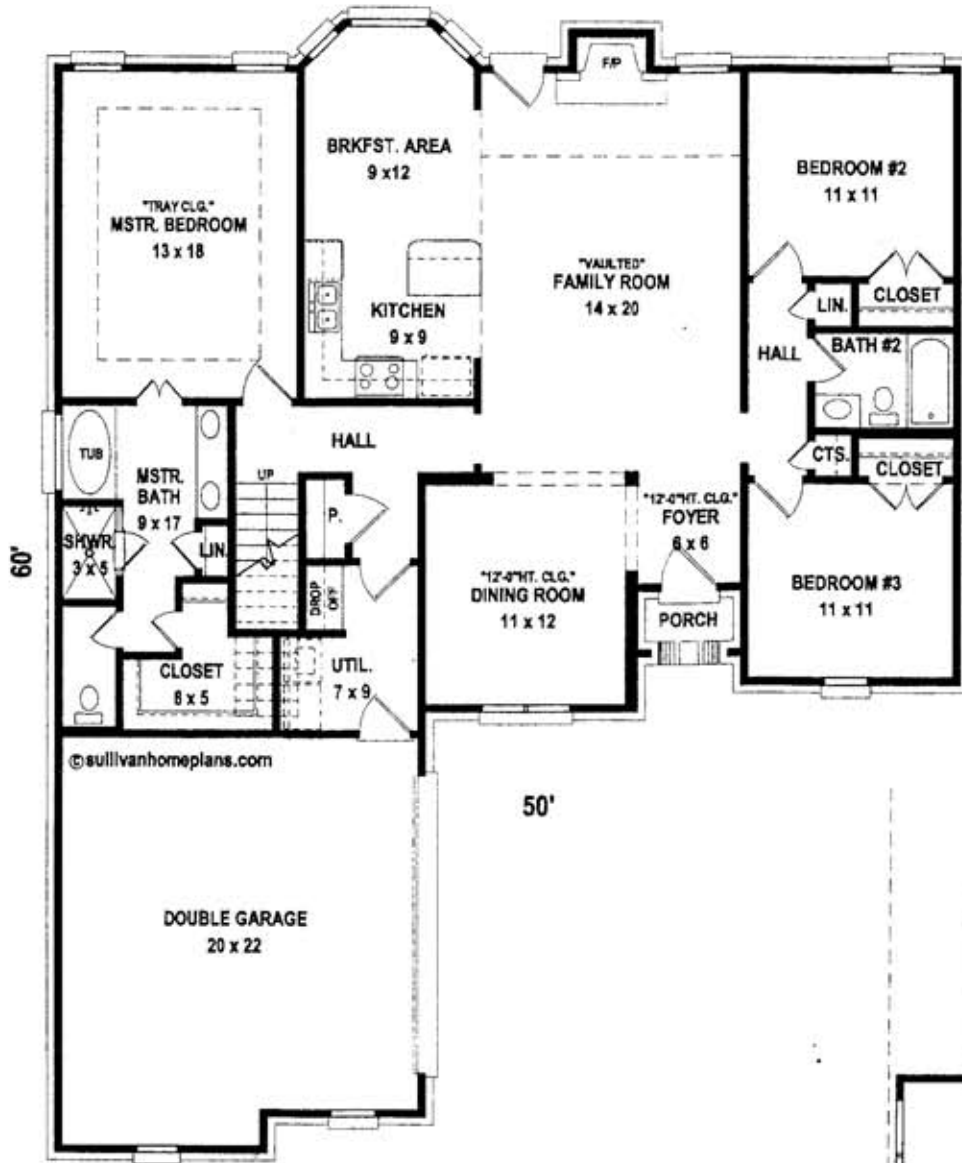

BARTLETT VALLEY

The Glendale

2104 Heated Square Feet • 2579 Total Square Feet

Downstairs Floor Plan

Upstairs Floor Plan

The Glendale