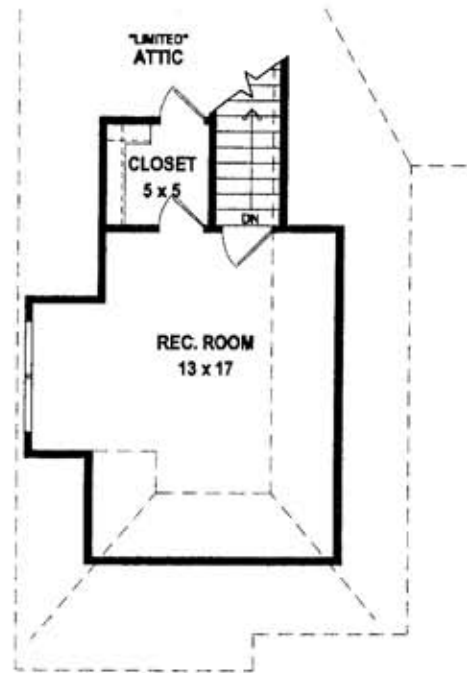

BARTLETT VALLEY

The Glendale

2104 Heated Square Feet • 2579 Total Square Feet

Downstairs Floor Plan

Upstairs Floor Plan

The Glendale