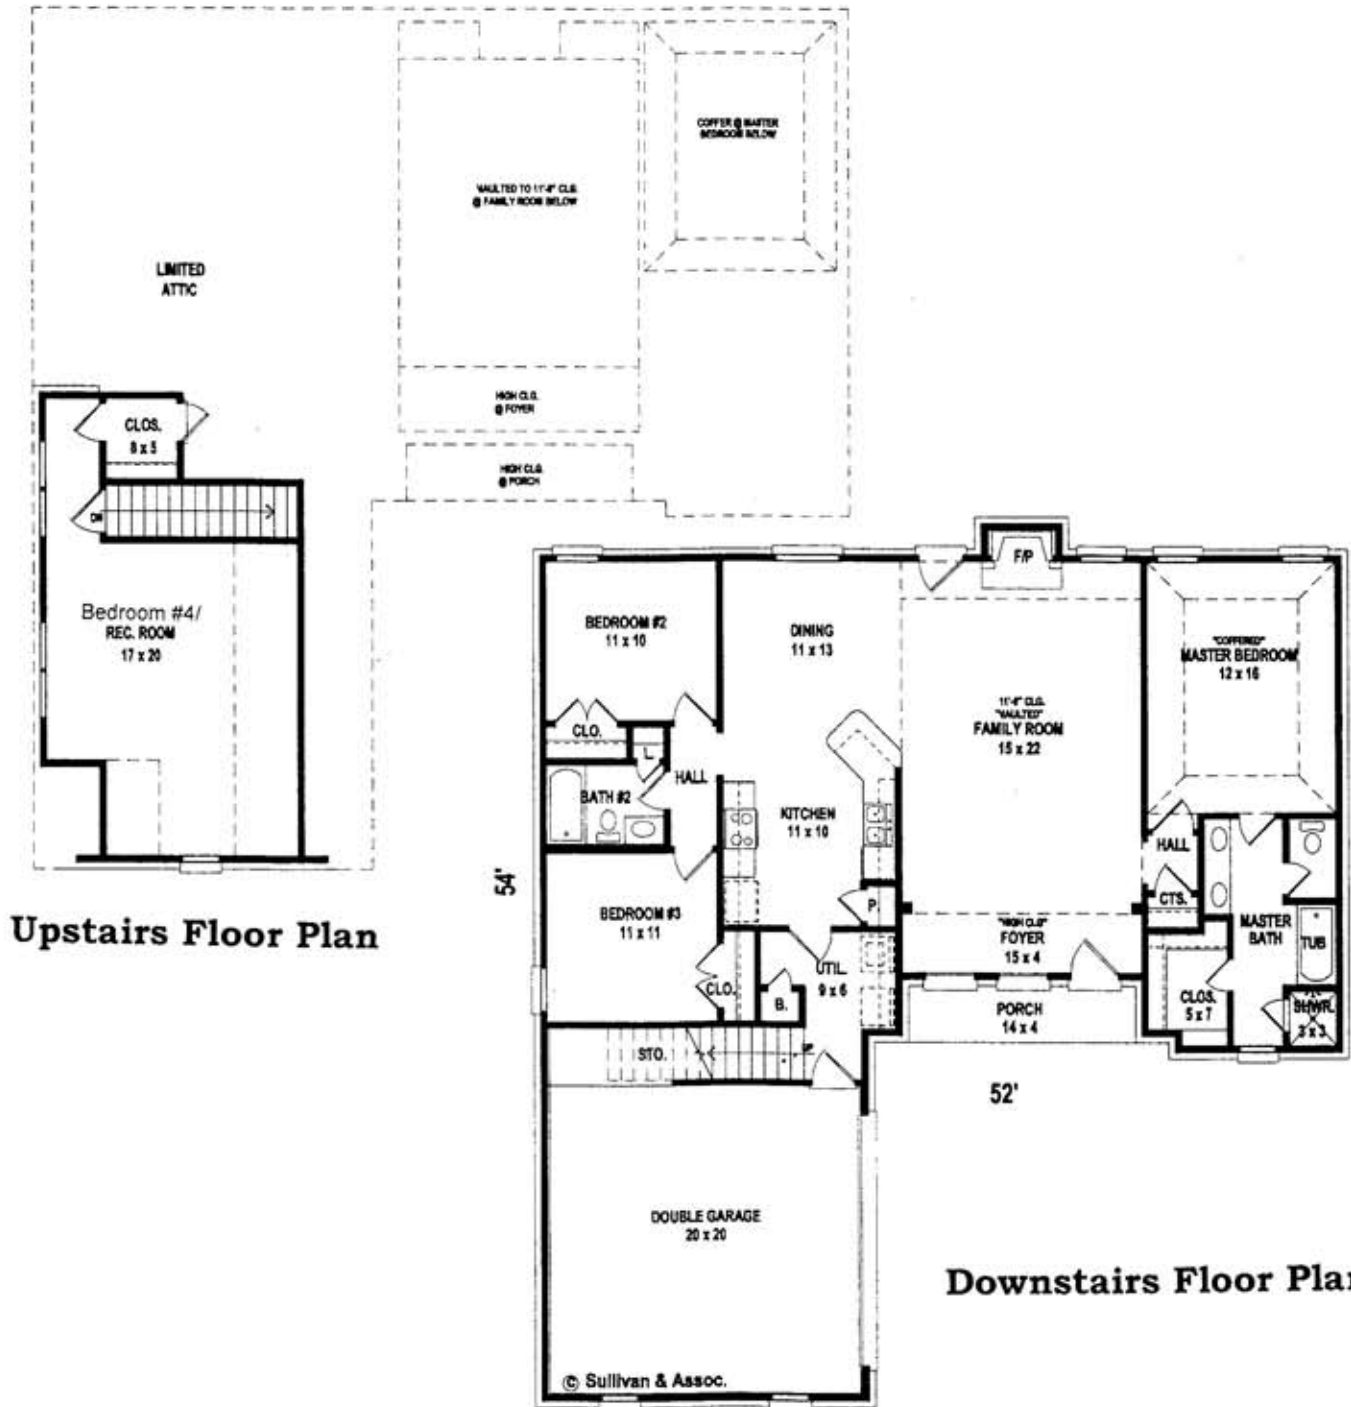

BARTLETT VALLEY

The Gentry

2040 Heated Square Feet • 2553 Total Square Feet

Upstairs Floor Plan

Downstairs Floor Plan

The Gentry