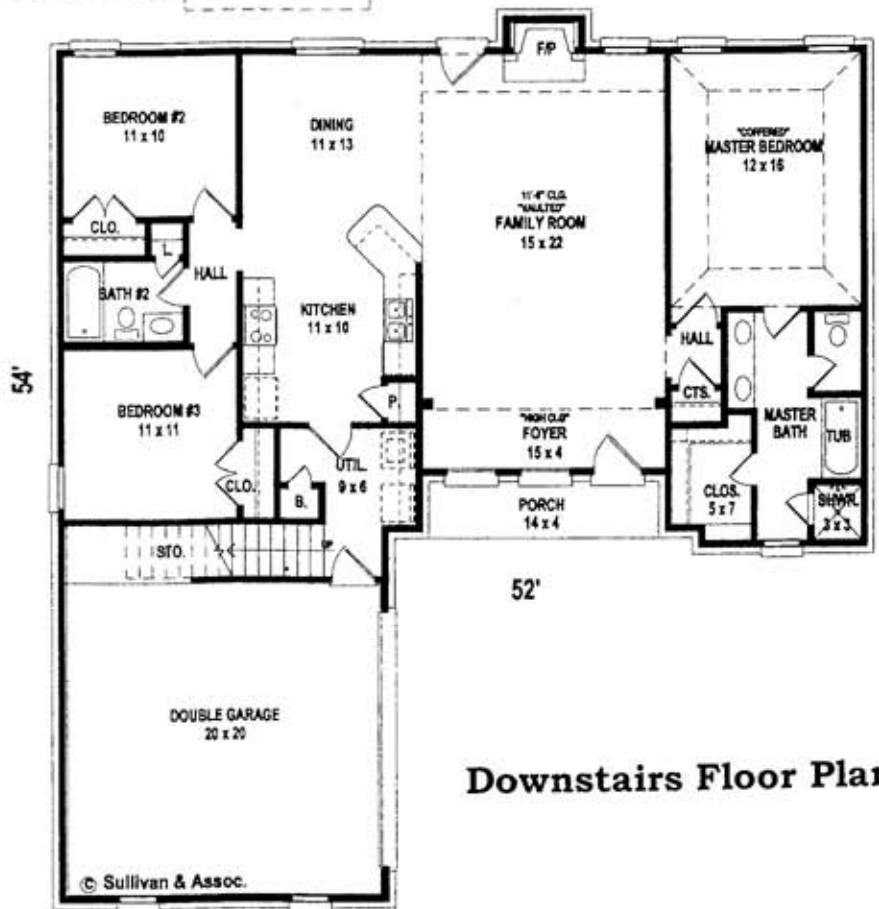

**LENOX
HOMES**

BARTLETT VALLEY

The Gentry

2040 Heated Square Feet • 2553 Total Square Feet

Upstairs Floor Plan

Downstairs Floor Plan

The Gentry