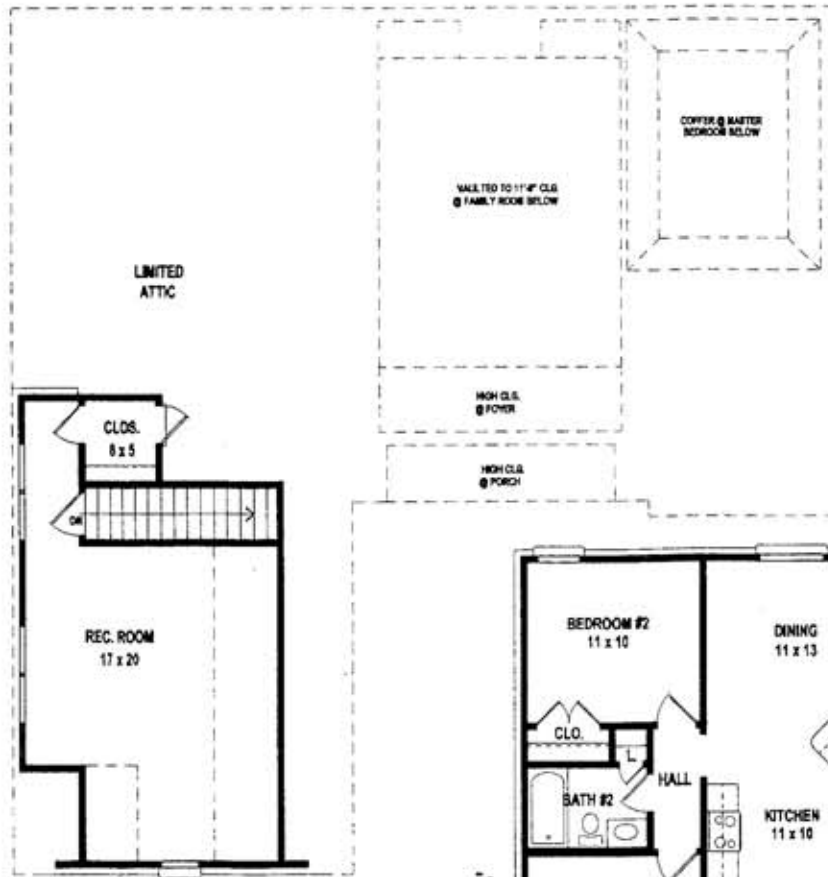

**LENOX
HOMES**

BARTLETT VALLEY

The Gentry

2040 Heated Square Feet • 2553 Total Square Feet

Upstairs Floor Plan

Downstairs Floor Plan

The Gentry