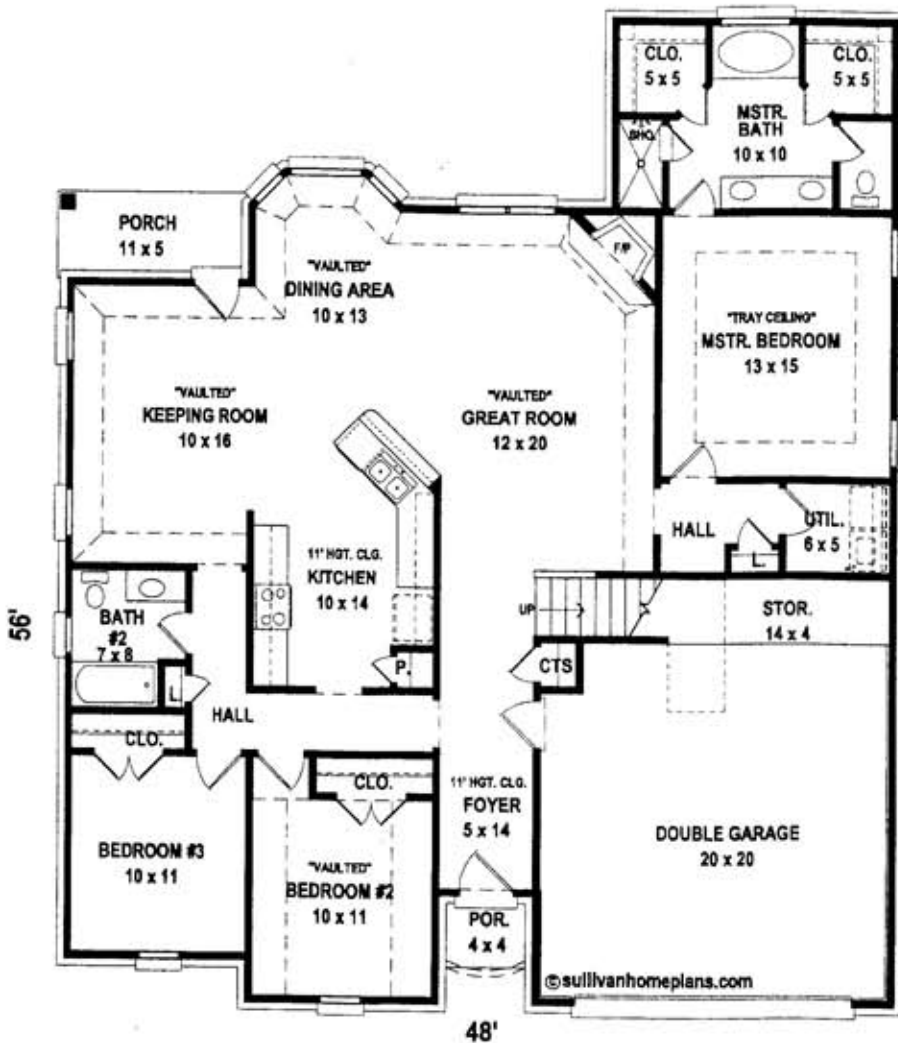

# BARTLETT VALLEY

---

*The Gavin*

2137 Heated Square Feet • 2680 Total Square Feet

Upstairs Floor Plan

Downstairs Floor Plan

*The Gavin*