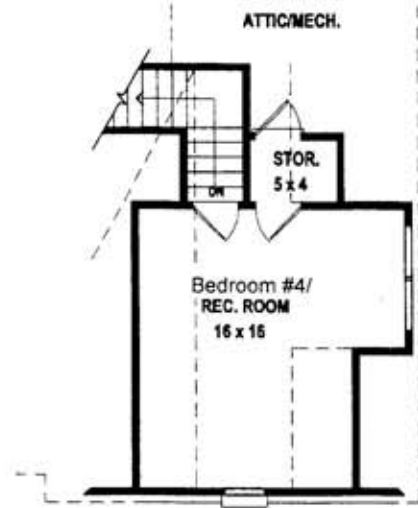

# BARTLETT VALLEY

---

*The Gavin*

2137 Heated Square Feet • 2680 Total Square Feet

Upstairs Floor Plan

Downstairs Floor Plan

*The Gavin*