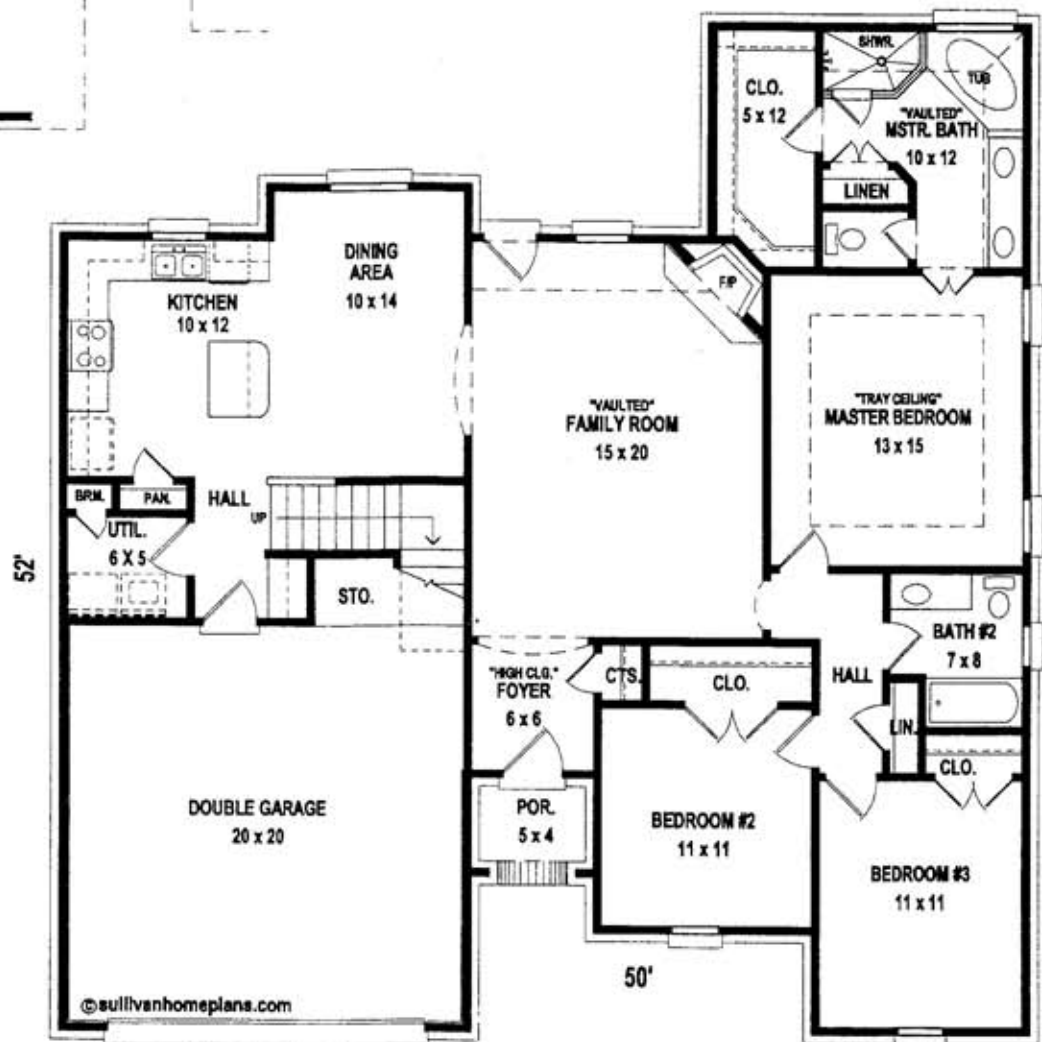

BARTLETT VALLEY

The Gadsden

2107 Heated Square Feet • 2601 Total Square Feet

Upstairs Floor Plan

Downstairs Floor Plan

The Gadsden