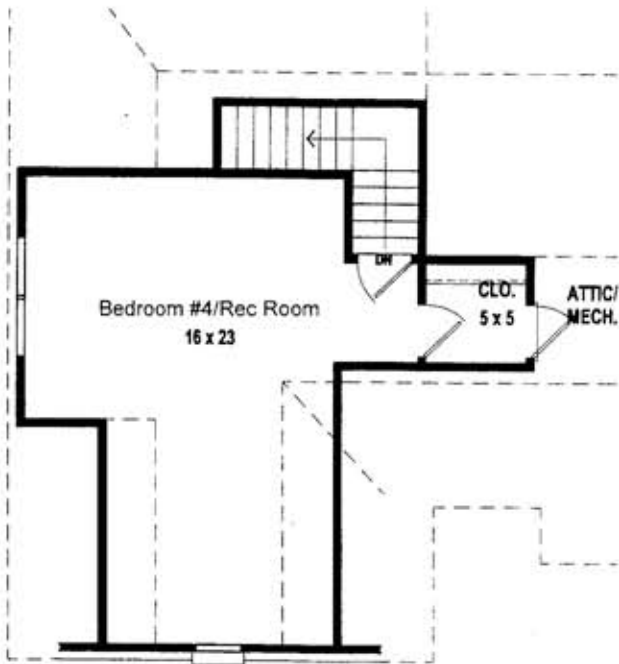

BARTLETT VALLEY

The Gadsden

2107 Heated Square Feet • 2601 Total Square Feet

Upstairs Floor Plan

Downstairs Floor Plan

The Gadsden