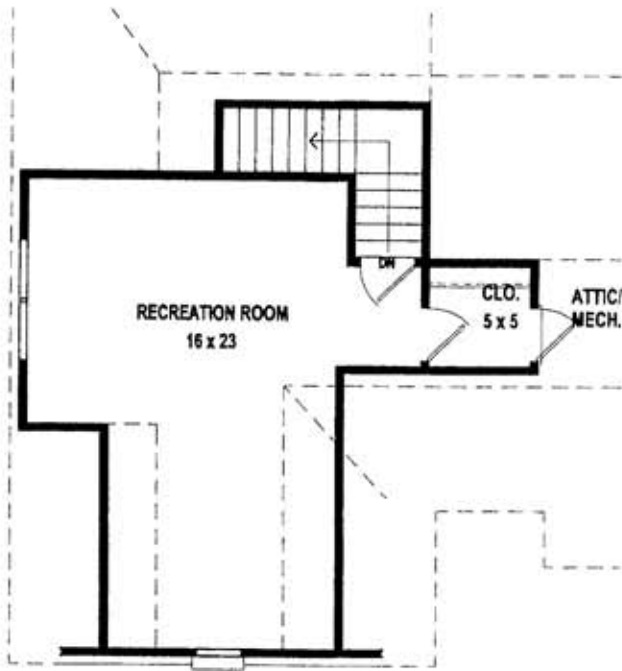

BARTLETT VALLEY

The Gadsden

2107 Heated Square Feet • 2601 Total Square Feet

Upstairs Floor Plan

Downstairs Floor Plan

The Gadsden