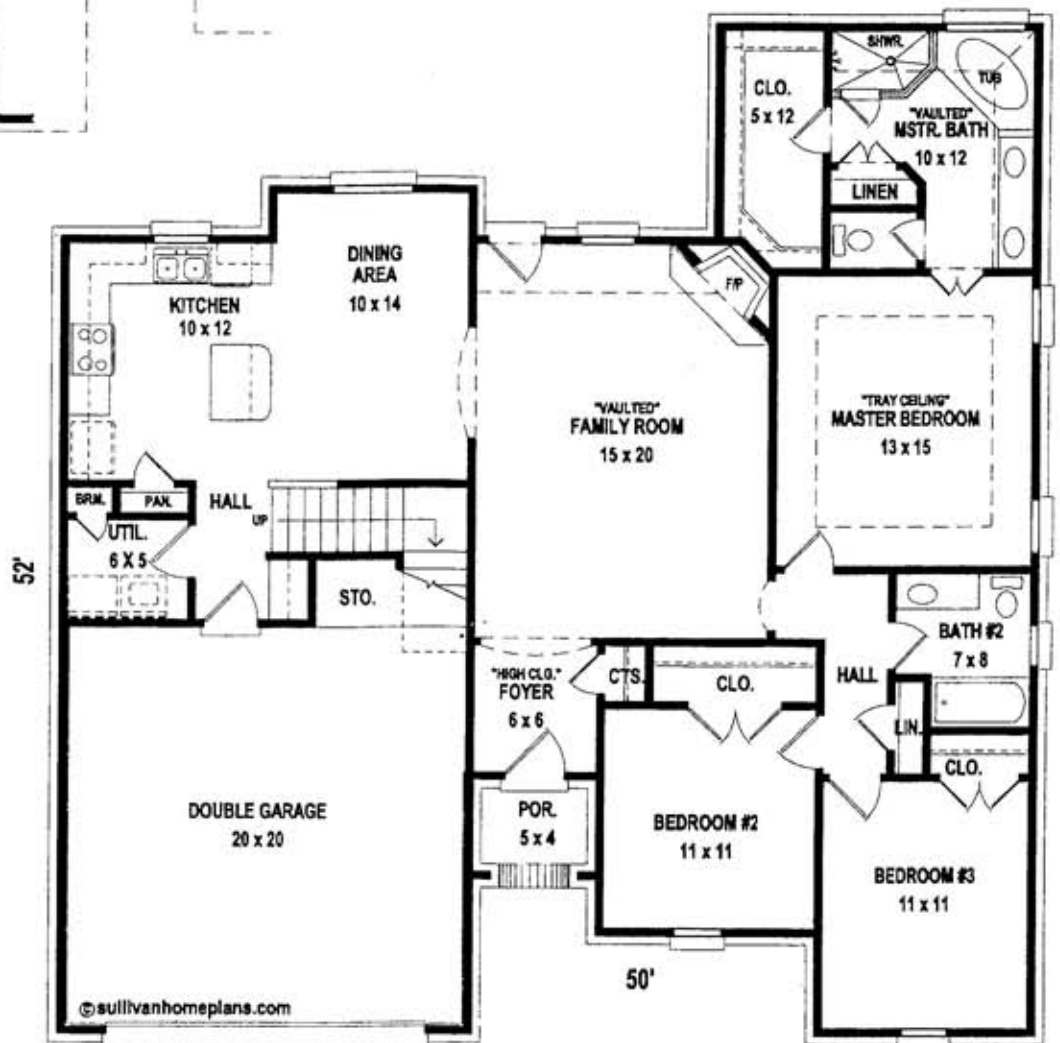

BARTLETT VALLEY

The Gadsden

2107 Heated Square Feet • 2601 Total Square Feet

Upstairs Floor Plan

Downstairs Floor Plan

The Gadsden