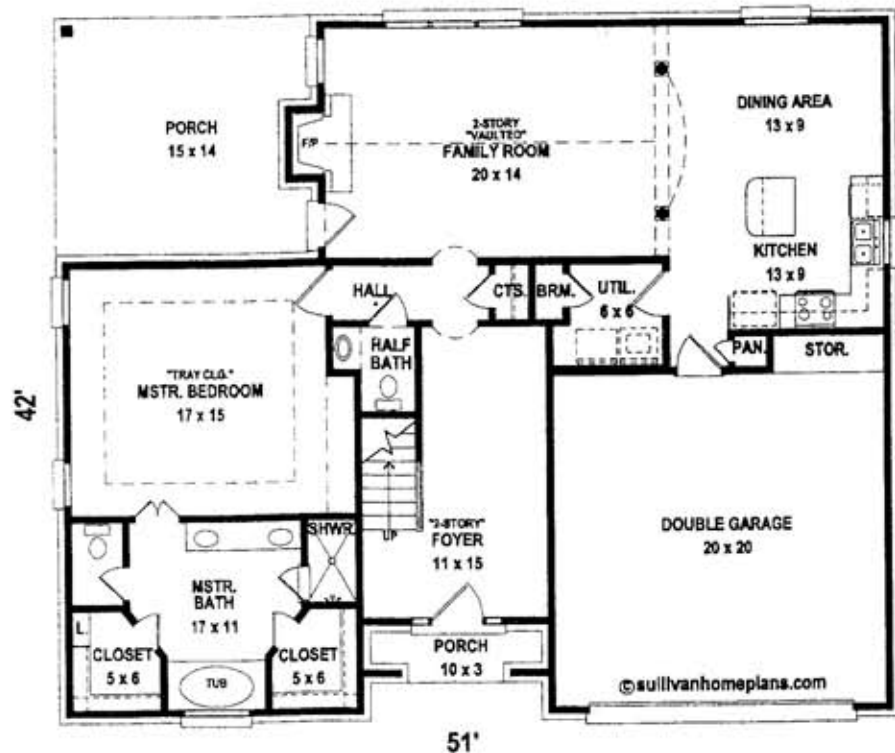

BARTLETT VALLEY

The Grandview

2191 Heated Square Feet • 2886 Total Square Feet

Upstairs Floor Plan

Downstairs Floor Plan

The Grandview