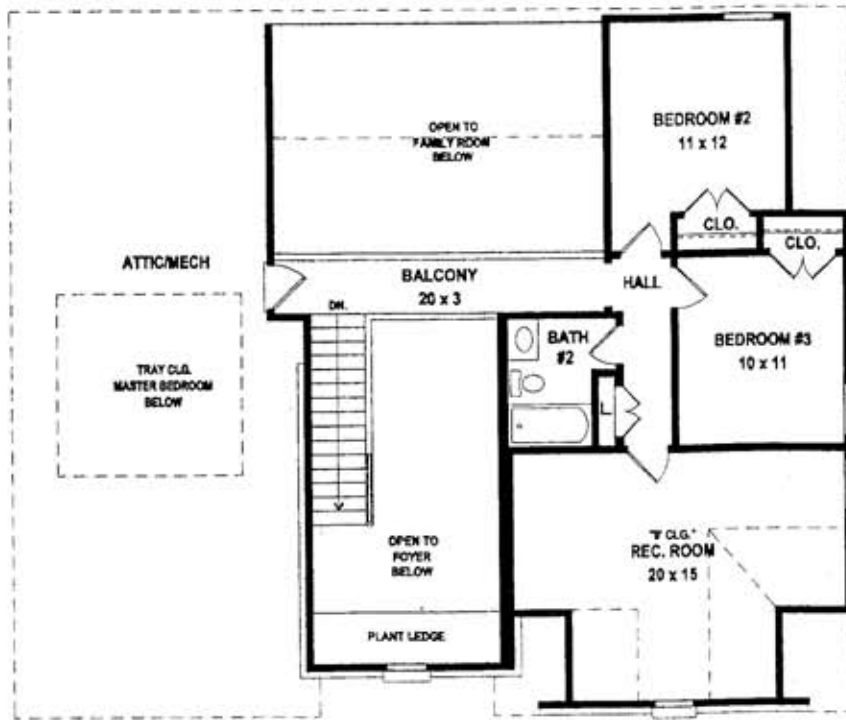

BARTLETT VALLEY

The Grandview

2191 Heated Square Feet • 2886 Total Square Feet

Upstairs Floor Plan

Downstairs Floor Plan

The Grandview