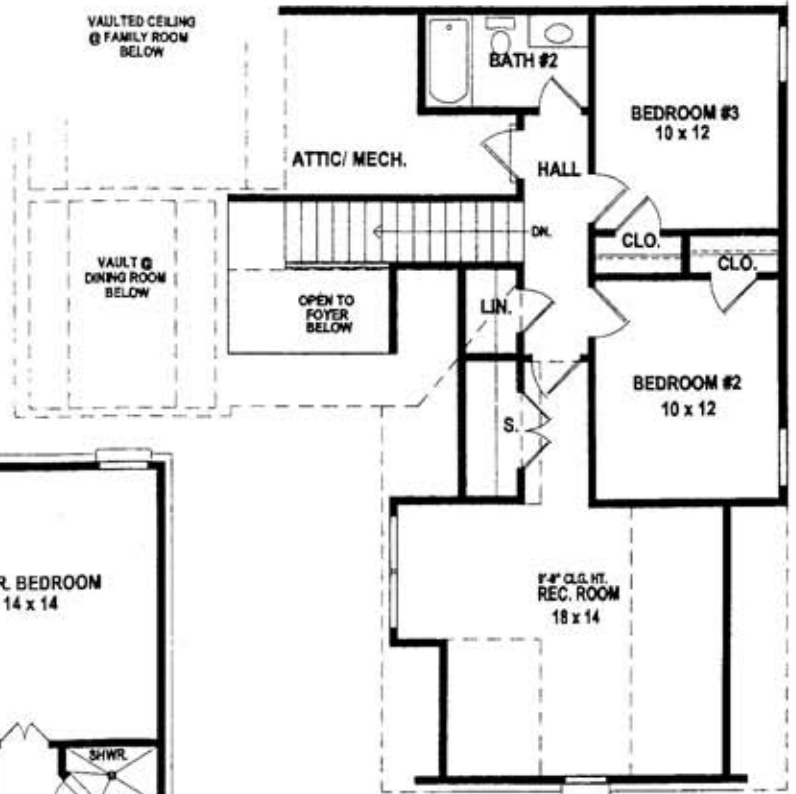

LENOX
HOMES

BARTLETT VALLEY

The Goldsberry

2091 Heated Square Feet • 2559 Total Square Feet

Upstairs Floor Plan

Downstairs Floor Plan

The Goldsberry