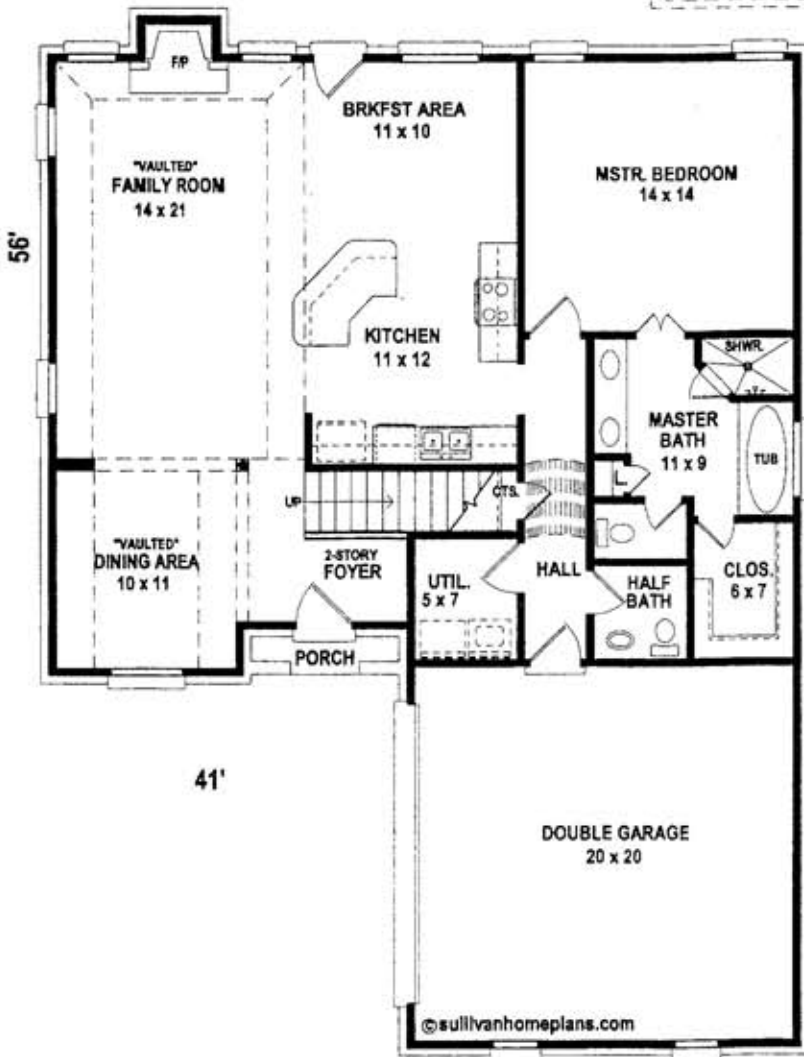

LENOX
HOMES

BARTLETT VALLEY

The Goldsberry

2091 Heated Square Feet • 2559 Total Square Feet

Upstairs Floor Plan

Downstairs Floor Plan

The Goldsberry