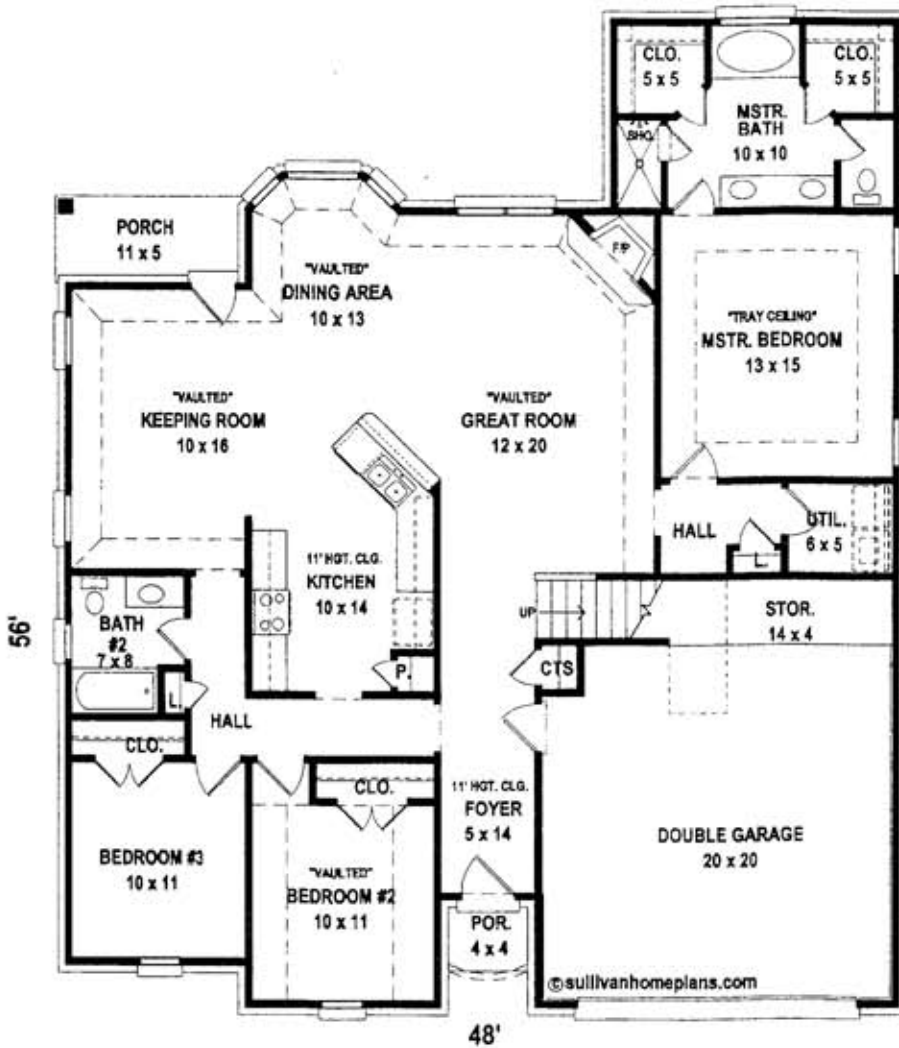

BARTLETT VALLEY

The Gavin

2137 Heated Square Feet • 2680 Total Square Feet

Upstairs Floor Plan

Downstairs Floor Plan

The Gavin