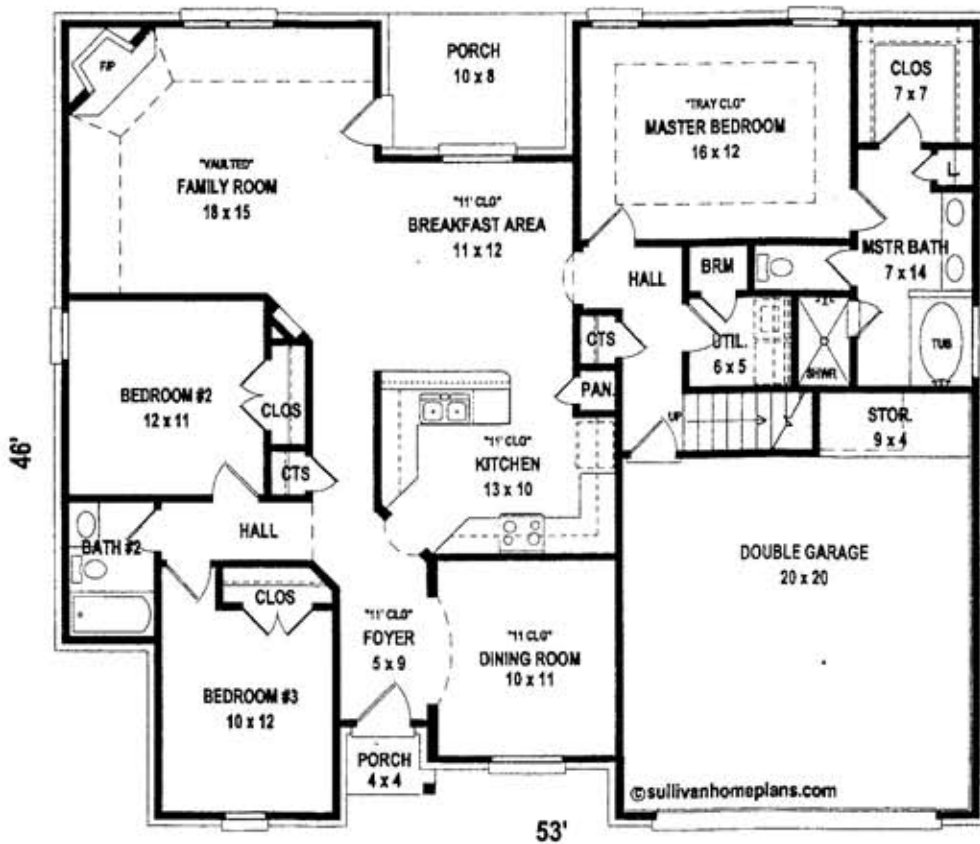

BARTLETT VALLEY

The Gabriel

2126 Heated Square Feet • 2684 Total Square Feet

Upstairs Floor Plan

Downstairs Floor Plan

The Gabriel