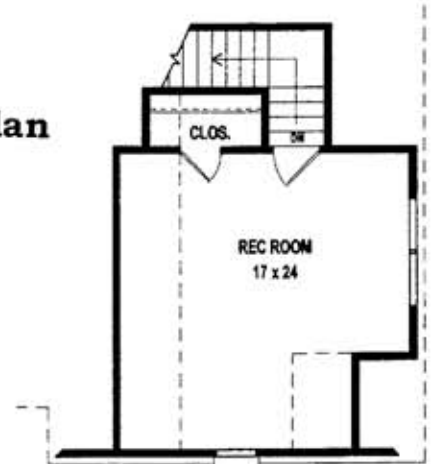

BARTLETT VALLEY

The Gabriel

2126 Heated Square Feet • 2684 Total Square Feet

Upstairs Floor Plan

Downstairs Floor Plan

The Gabriel