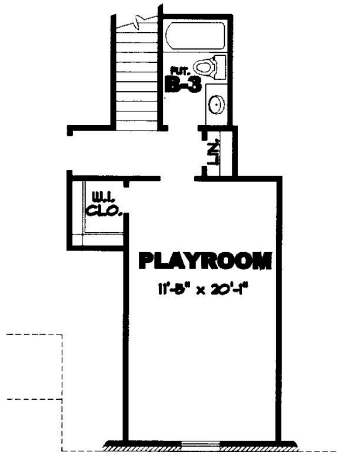

2626 Heated Square Feet • 3381 Total Square Feet

Upstairs Floor Plan

Downstairs Floor Plan

*The Lancaster*