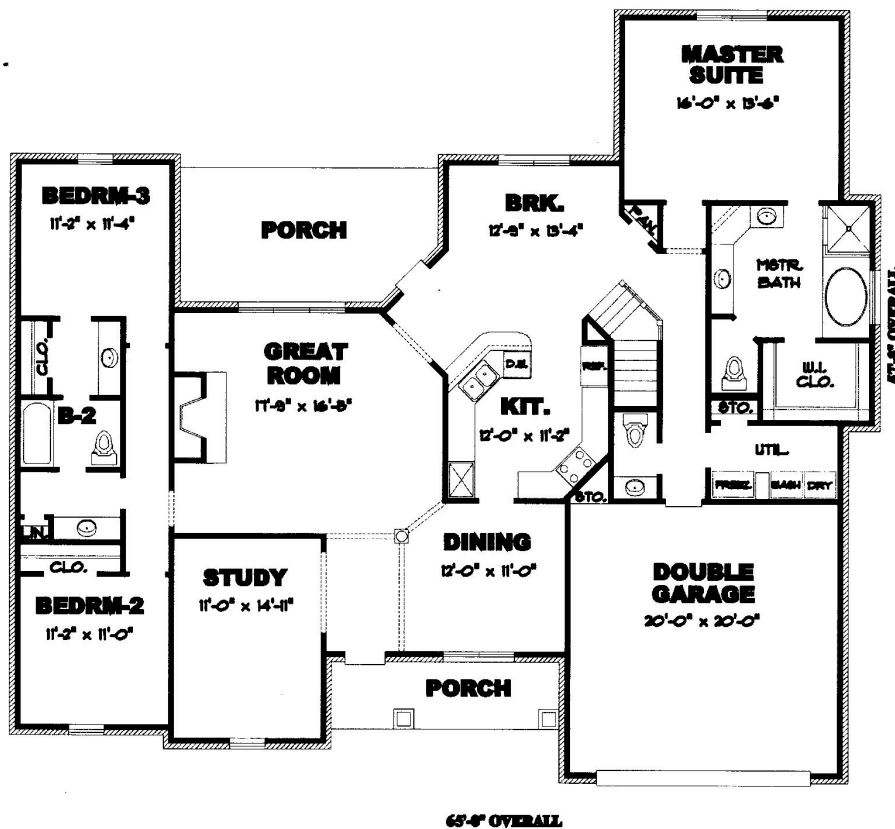

2626 Heated Square Feet • 3381 Total Square Feet

Upstairs Floor Plan

Downstairs Floor Plan

*The Lancaster*